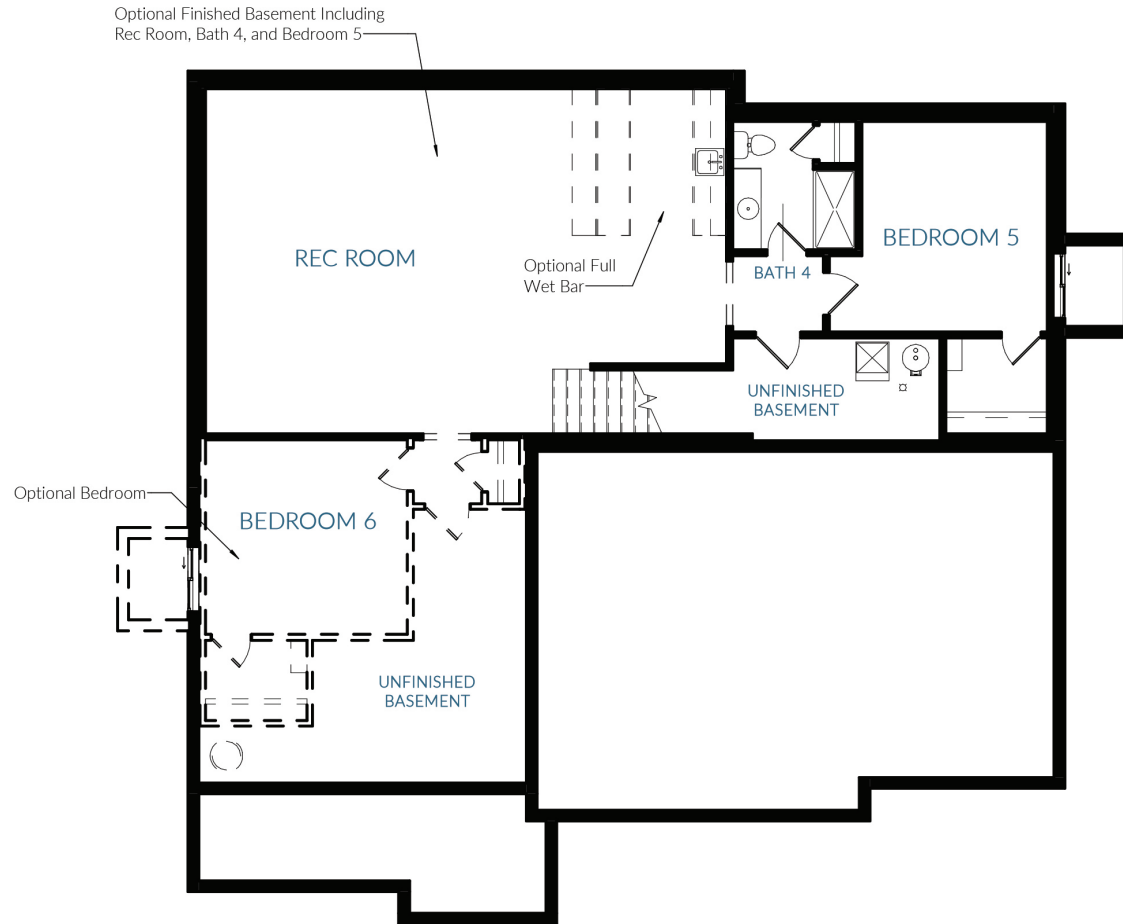

The Opus

Approx. 3,399 - 4,617 Square Feet | 2-Story | 4 - 7 Bedrooms | 3.5 - 5 Bathrooms

MAIN LEVEL

The Opus

Approx. 3,399 - 4,617 Square Feet | 2-Story | 4 - 7 Bedrooms | 3.5 - 5 Bathrooms

UPPER LEVEL

The Opus

Approx. 3,399 - 4,617 Square Feet | 2-Story | 4 - 7 Bedrooms | 3.5 - 5 Bathrooms

LOWER LEVEL

The Opus

Approx. 3,399 - 4,617 Square Feet | 2-Story | 4 - 7 Bedrooms | 3.5 - 5 Bathrooms

Farmhouse

Craftsman

Heritage