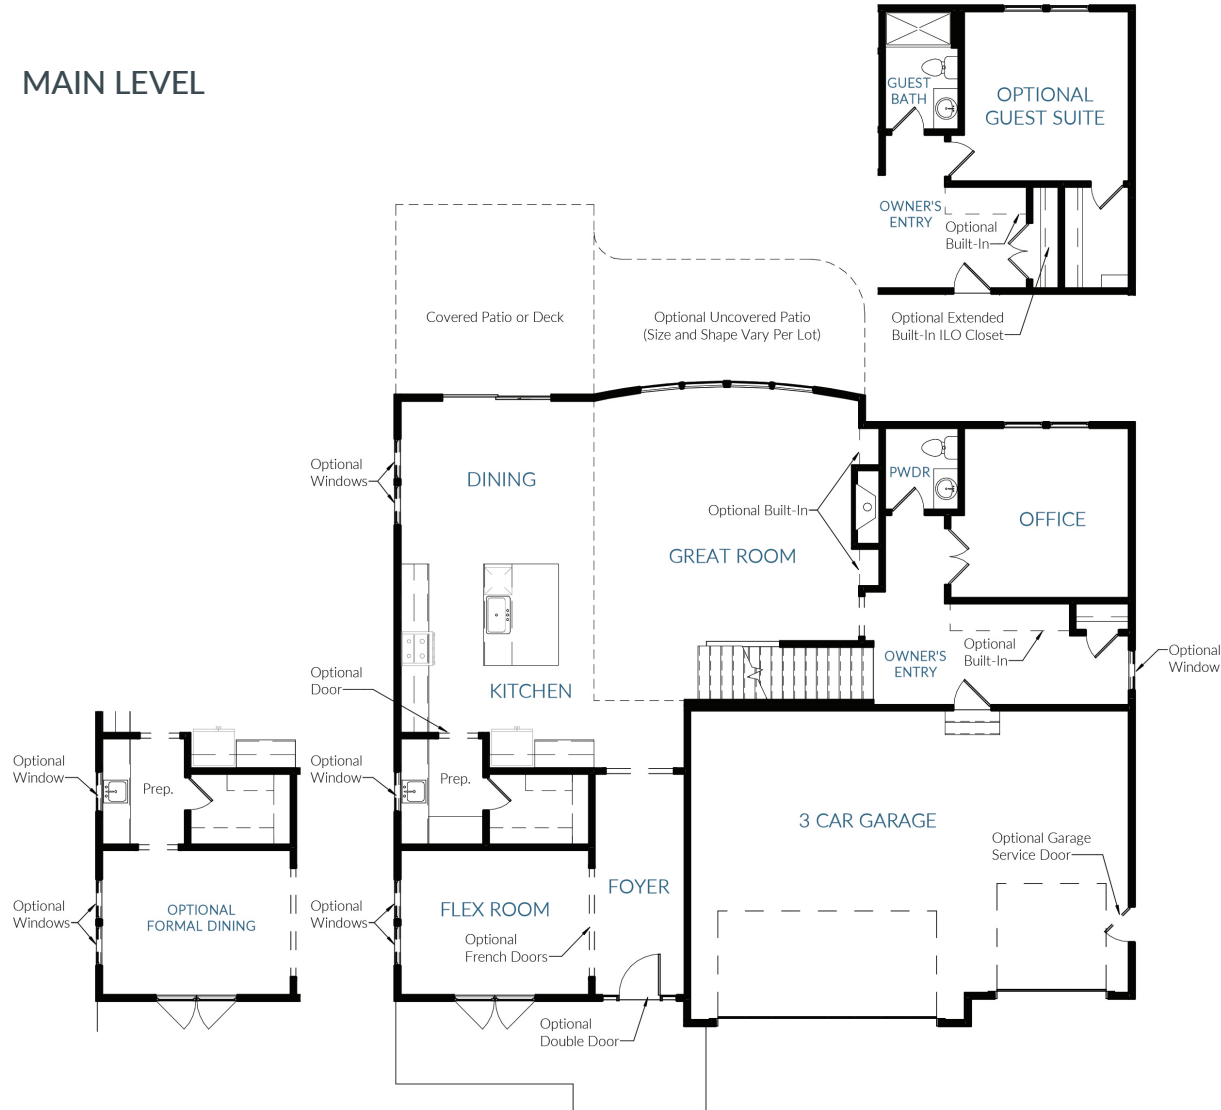

The Opus

Approx. 3,399 - 4,617 Square Feet | 2-Story | 4 - 7 Bedrooms | 3.5 - 5 Bathrooms

MAIN LEVEL

The Opus

Approx. 3,399 - 4,617 Square Feet | 2-Story | 4 - 7 Bedrooms | 3.5 - 5 Bathrooms

UPPER LEVEL

The Opus

Approx. 3,399 - 4,617 Square Feet | 2-Story | 4 - 7 Bedrooms | 3.5 - 5 Bathrooms

LOWER LEVEL

The Opus

Approx. 3,399 - 4,617 Square Feet | 2-Story | 4 - 7 Bedrooms | 3.5 - 5 Bathrooms

Farmhouse

Craftsman

Heritage

Prairie