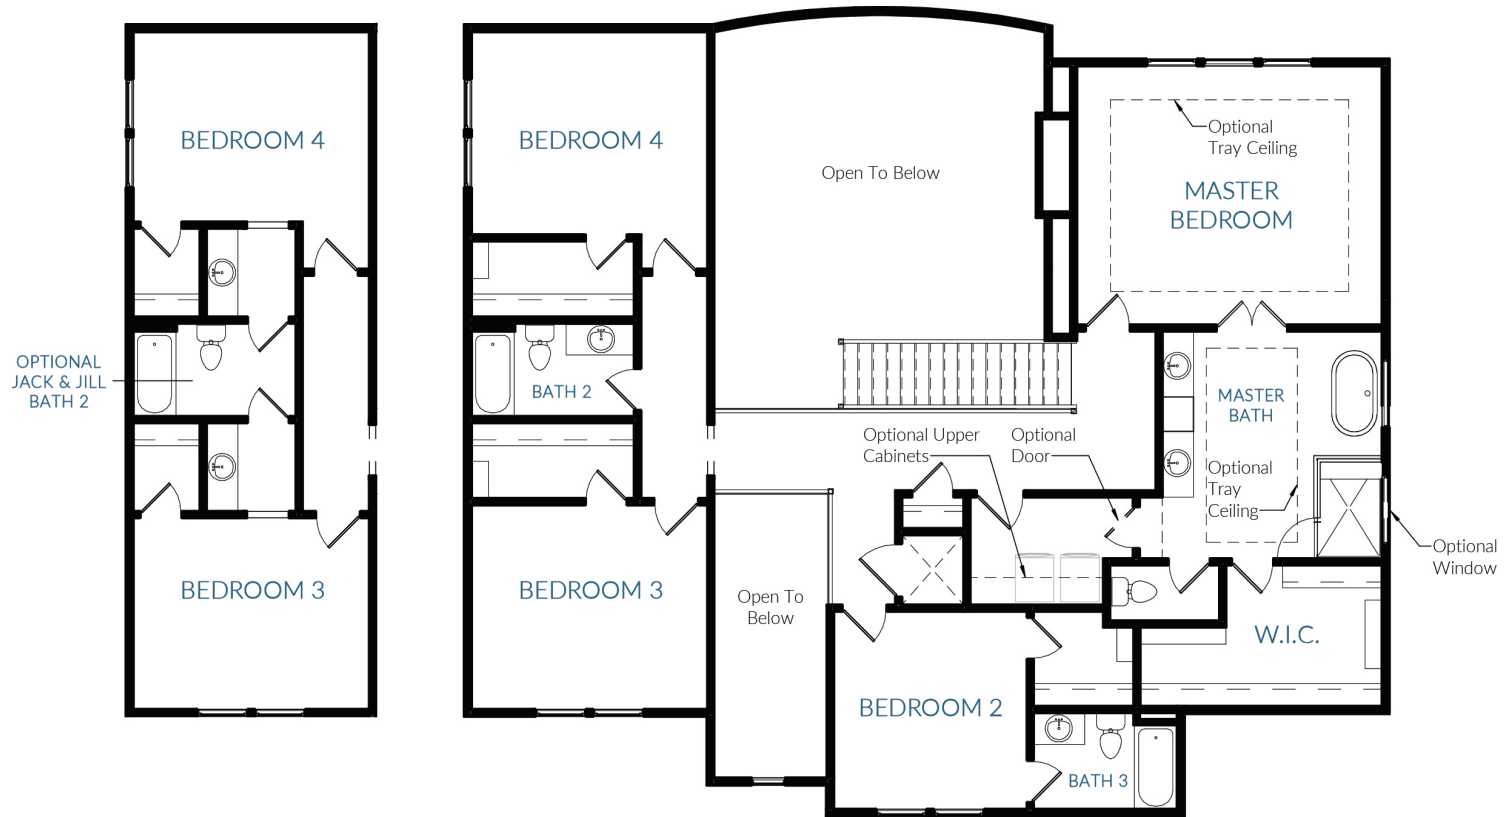

The Opus

Approx. 3,399 - 4,617 Square Feet | 2-Story | 4 - 7 Bedrooms | 3.5 - 5 Bathrooms

MAIN LEVEL

The Opus

Approx. 3,399 - 4,617 Square Feet | 2-Story | 4 - 7 Bedrooms | 3.5 - 5 Bathrooms

UPPER LEVEL

The Opus

Approx. 3,399 - 4,617 Square Feet | 2-Story | 4 - 7 Bedrooms | 3.5 - 5 Bathrooms

LOWER LEVEL

The Opus

Approx. 3,399 - 4,617 Square Feet | 2-Story | 4 - 7 Bedrooms | 3.5 - 5 Bathrooms

Farmhouse

Craftsman

Heritage